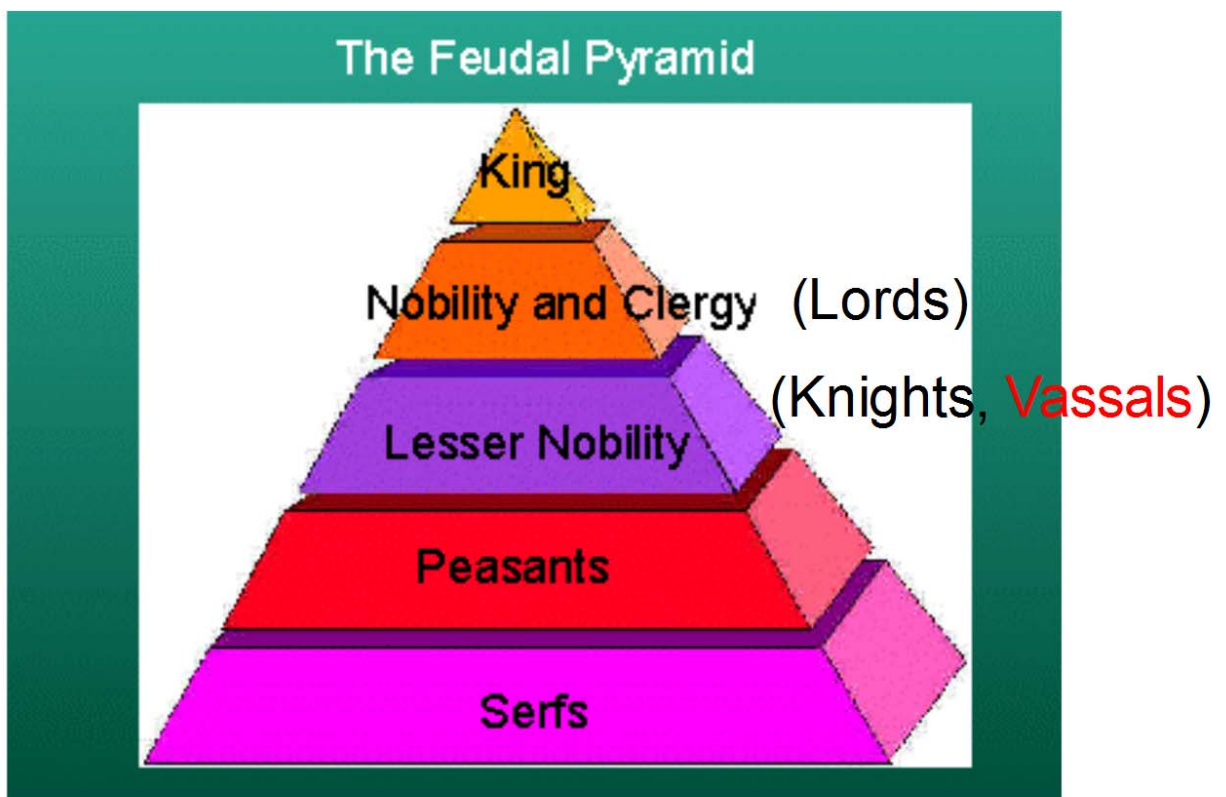

Growth of Christianity spread throughout Europe

Franks - German kingdom during Middle Ages

Charlemagne - leader of Franks. Also crowned leader of the Western Roman Empire, later known as the Holy Roman Empire.

What does Charlemagne have in common with the foundation of Germany, France, Italy, and Spain?

pg. 242 and map on page 243

(OWT)

The Breakdown of Charlemagne's Empire after his death.

Medieval Society

Political System - **Feudalism** - based on agriculture